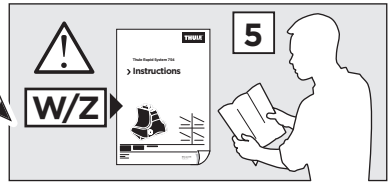

3

PEUGEOT 306, 3-dr Hatchback, 94-00

PEUGEOT 306, 5-dr Hatchback, 93-00