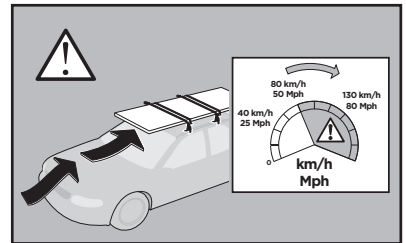

Thule Rapid System Kit 1017

> Instructions

PEUGEOT 306, 3-dr Hatchback, 94-00

PEUGEOT 306, 5-dr Hatchback, 93-00

ISO 11154-E

141017

C.20130107
519-1017-01

Bring your life

thule.com