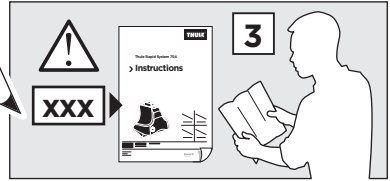

2

PEUGEOT 306, 3-dr Hatchback, 94-00

PEUGEOT 306, 5-dr Hatchback, 93-00