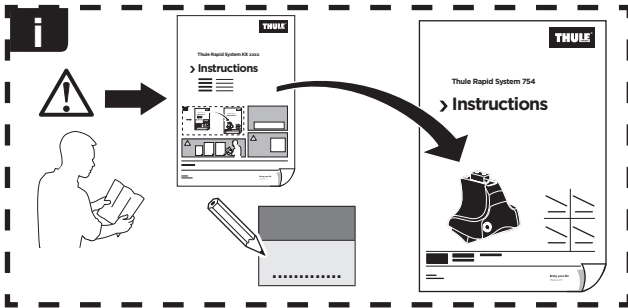

# > Instructions

**PEUGEOT 306**, 3-dr Hatchback, 94-00

**PEUGEOT 306**, 5-dr Hatchback, 93-00

ISO 11154-E

141017

C.20130107  
519-1017-01

Bring your life

thule.com