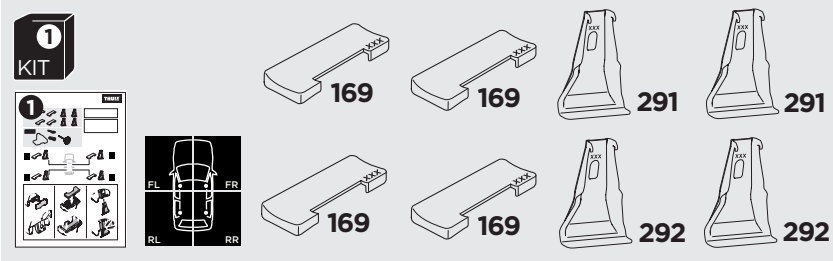

1

Kit 5139

BMW 2-Series Active Tourer, 5-dr MPV, 14-

ISO 11154-E

THULE WingBar Evo	THULE WingBar Edge	THULE WingBar	THULE SquareBar	Evo X (scale)	Edge X (scale)
BMW 2-Series Active Tourer, 5-dr MPV, 14-				39	A

THULE ProBar	THULE SlideBar	X (mm/inch)		
BMW 2-Series Active Tourer, 5-dr MPV, 14-		1041 mm / 41"		

THULE WingBar Evo	THULE WingBar Edge	THULE WingBar	THULE SquareBar	Evo Y (scale)	Edge Y (scale)
BMW 2-Series Active Tourer, 5-dr MPV, 14-				36	G

THULE ProBar	THULE SlideBar	Y (mm/inch)		
BMW 2-Series Active Tourer, 5-dr MPV, 14-		1011 mm / 39 3/4"		

	W (mm/inch)	Z (mm/inch)
BMW 2-Series Active Tourer, 5-dr MPV, 14-	700 mm / 27 1/2"	350 mm / 13 3/4"