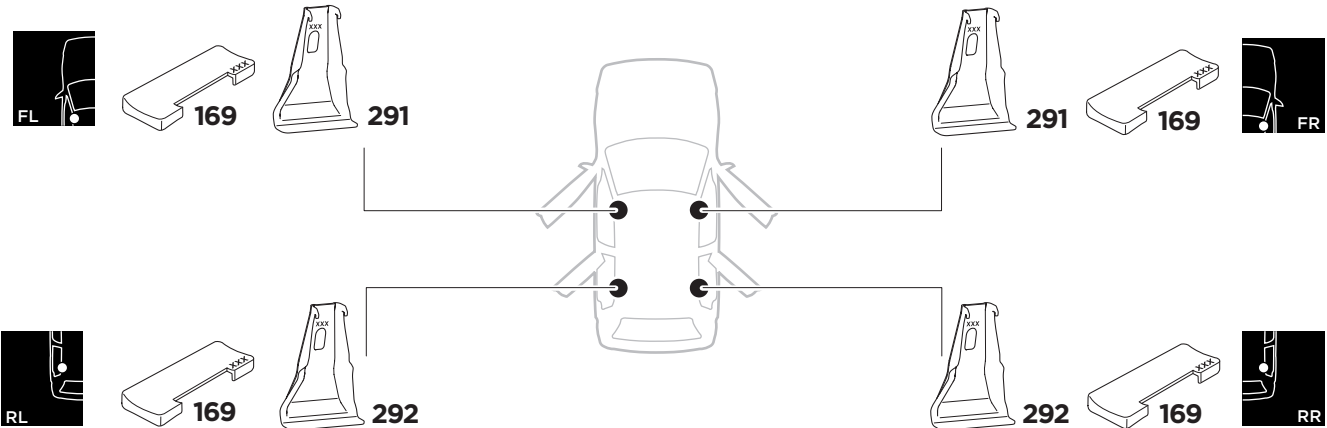

1

Kit 5139

BMW 2-Series Active Tourer, 5-dr MPV, 14-

ISO 11154-E

THULE WingBar Evo	THULE WingBar Edge	THULE WingBar	THULE SquareBar	Evo X (scale)	Edge X (scale)
BMW 2-Series Active Tourer, 5-dr MPV, 14-				39	A

THULE ProBar	THULE SlideBar	X (mm/inch)		
BMW 2-Series Active Tourer, 5-dr MPV, 14-		1041 mm / 41"		

THULE WingBar Evo	THULE WingBar Edge	THULE WingBar	THULE SquareBar	Evo Y (scale)	Edge Y (scale)
BMW 2-Series Active Tourer, 5-dr MPV, 14-				36	G

THULE ProBar	THULE SlideBar	Y (mm/inch)		
BMW 2-Series Active Tourer, 5-dr MPV, 14-		1011 mm / 39 3/4"		

	W (mm/inch)	Z (mm/inch)
BMW 2-Series Active Tourer, 5-dr MPV, 14-	700 mm / 27 1/2"	350 mm / 13 3/4"