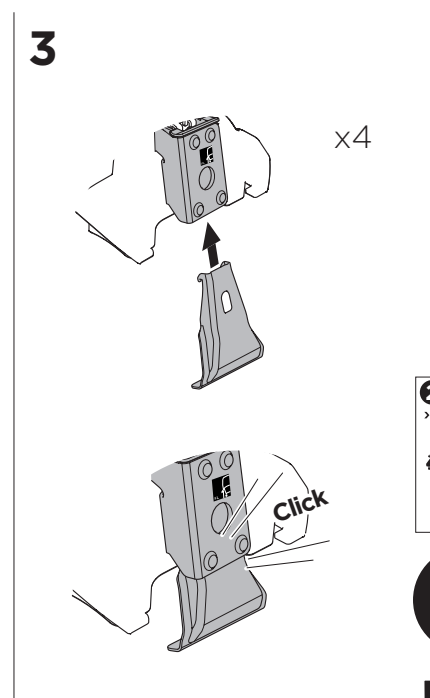

1

Kit 5139

BMW 2-Series Active Tourer, 5-dr MPV, 14-

ISO 11154-E

THULE WingBar Evo	THULE WingBar Edge	THULE WingBar	THULE SquareBar	Evo X (scale)	Edge X (scale)
BMW 2-Series Active Tourer, 5-dr MPV, 14-				39	A

THULE ProBar	THULE SlideBar	X (mm/inch)		
BMW 2-Series Active Tourer, 5-dr MPV, 14-		1041 mm / 41"		

THULE WingBar Evo	THULE WingBar Edge	THULE WingBar	THULE SquareBar	Evo Y (scale)	Edge Y (scale)
BMW 2-Series Active Tourer, 5-dr MPV, 14-				36	G

THULE ProBar	THULE SlideBar	Y (mm/inch)		
BMW 2-Series Active Tourer, 5-dr MPV, 14-		1011 mm / 39 3/4"		

	W (mm/inch)	Z (mm/inch)
BMW 2-Series Active Tourer, 5-dr MPV, 14-	700 mm / 27 1/2"	350 mm / 13 3/4"