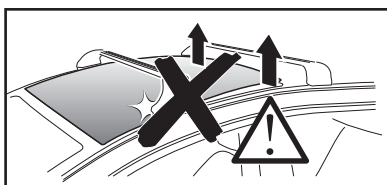

# > Instructions

TESLA Model S, 5-dr Hatchback, 15-

This kit is only for vehicles with fixpoint mounting.

ISO 11154-E

183153

C.20160405  
509-3153-02

Bring your life  
thule.com

**2****A****B****A**