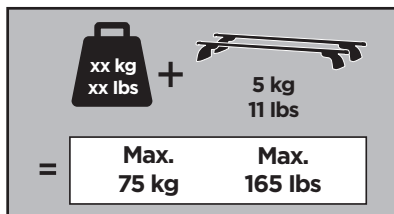

# > Instructions

TESLA Model S, 5-dr Hatchback, 15-

This kit is only for vehicles with fixpoint mounting.

ISO 11154-E

183153

C.20160405  
509-3153-02

Bring your life  
thule.com

**2****A****B****A**