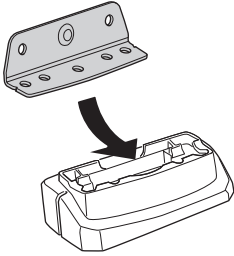

# > Instructions

TESLA Model S, 5-dr Hatchback, 15-

This kit is only for vehicles with fixpoint mounting.

ISO 11154-E

183153

C.20160405  
509-3153-02

Bring your life  
thule.com

**2****A****B****A**