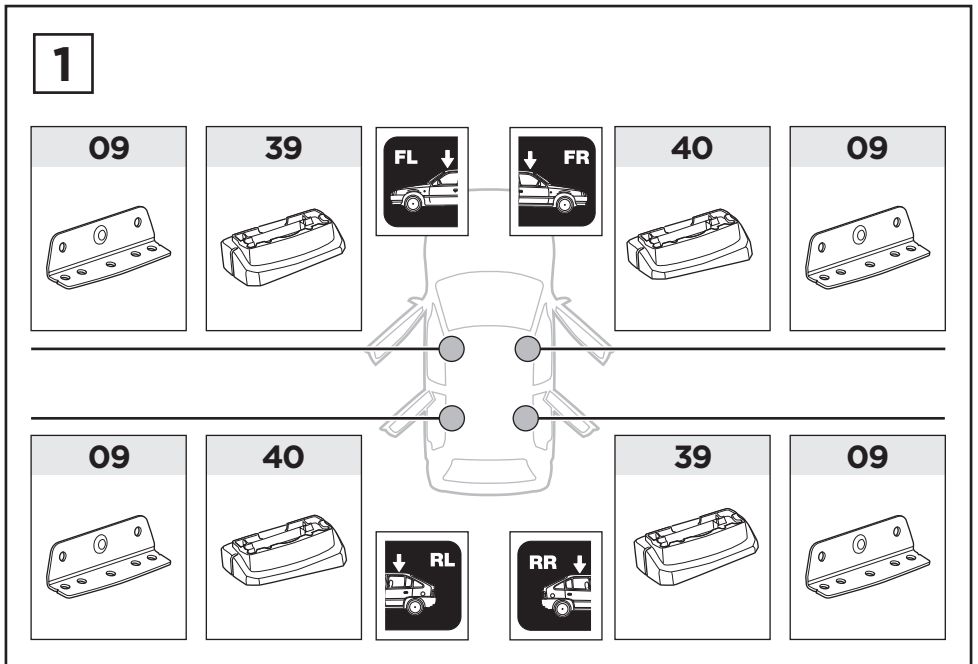

# > Instructions

TESLA Model S, 5-dr Hatchback, 15-

This kit is only for vehicles with fixpoint mounting.

ISO 11154-E

183153

C.20160405  
509-3153-02

Bring your life  
thule.com

**2****A****B****A**