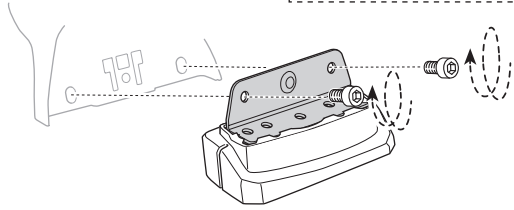

# > Instructions

TESLA Model S, 5-dr Hatchback, 15-

This kit is only for vehicles with fixpoint mounting.

ISO 11154-E

183153

C.20160405  
509-3153-02

Bring your life  
thule.com

**2****A****B****A**