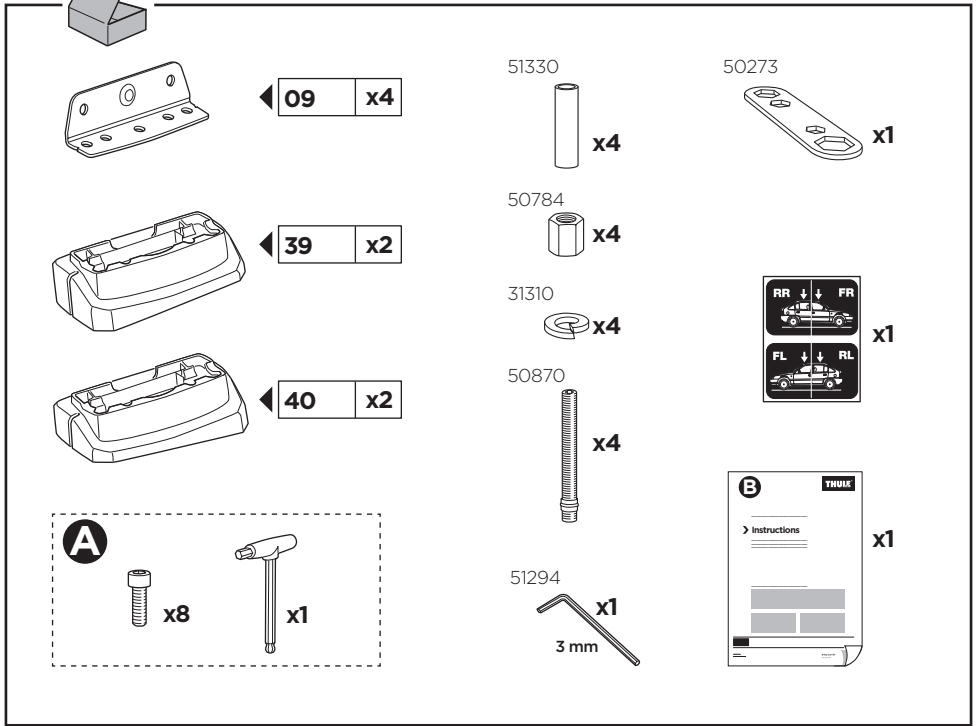

# > Instructions

TESLA Model S, 5-dr Hatchback, 15-

This kit is only for vehicles with fixpoint mounting.

ISO 11154-E

183153

C.20160405  
509-3153-02

Bring your life  
thule.com

**2****A****B****A**