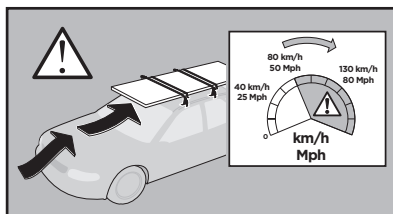

# > Instructions

TESLA Model S, 5-dr Hatchback, 15-

This kit is only for vehicles with fixpoint mounting.

ISO 11154-E

183153

C.20160405  
509-3153-02

Bring your life  
thule.com

**2****A****B****A**