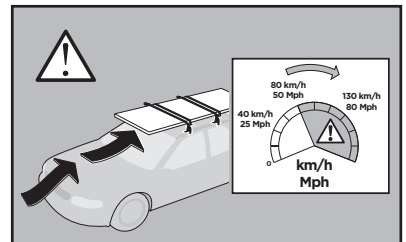

Thule Rapid System Kit 1419

> Instructions

ALFA Romeo 159, 4-dr Sedan, 06-11

ALFA Romeo 159, 5-dr Estate, 06-11

ISO 11154-E

141419

C.2016-01-21
519-1419-02

Bring your life

thule.com