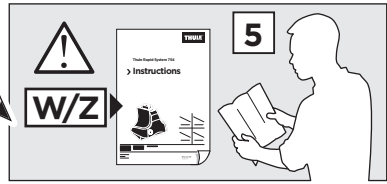

3

	W (mm)	Z (mm)	W (inch)	Z (inch)
ALFA Romeo 159, 4-dr Sedan, 06-11	240	650	9 1/2	25 5/8
ALFA Romeo 159, 5-dr Estate, 06-11	240	650	9 1/2	25 5/8