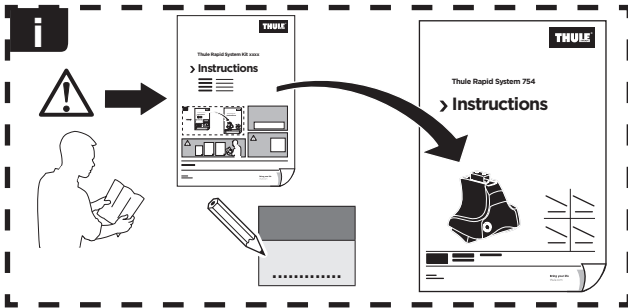

Thule Rapid System Kit 1419

> Instructions

ALFA Romeo 159, 4-dr Sedan, 06-11

ALFA Romeo 159, 5-dr Estate, 06-11

ISO 11154-E

141419

C.2016-01-21
519-1419-02

Bring your life

thule.com