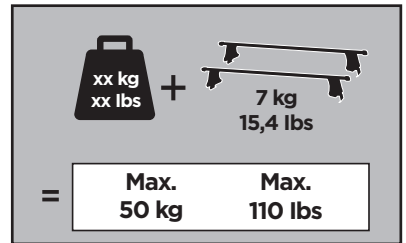

Thule Rapid System Kit 1419

> Instructions

ALFA Romeo 159, 4-dr Sedan, 06-11

ALFA Romeo 159, 5-dr Estate, 06-11

ISO 11154-E

141419

C.2016-01-21
519-1419-02

Bring your life

thule.com