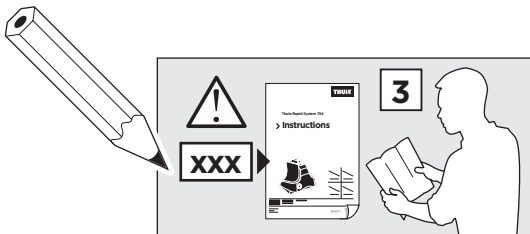

2

ALFA Romeo 159, 4-dr Sedan, 06-11

ALFA Romeo 159, 5-dr Estate, 06-11