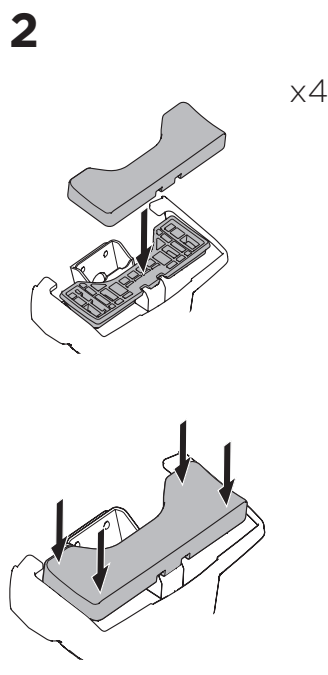

THULE WingBar Evo	THULE WingBar Edge	THULE WingBar	THULE SquareBar Evo	Evo X (scale)	Edge X (scale)
VOLKSWAGEN Golf (Mk. V), 3/5-dr, 04-07, VOLKSWAGEN Golf (Mk. VI), 3/5-dr, 08-12 / *10-14				42	M

THULE ProBar Evo	THULE SlideBar Evo			X (mm/inch)
VOLKSWAGEN Golf (Mk. V), 3/5-dr, 04-07, VOLKSWAGEN Golf (Mk. VI), 3/5-dr, 08-12 / *10-14				1071 / 42 1/4"

THULE WingBar Evo	THULE WingBar Edge	THULE WingBar	THULE SquareBar Evo	Evo Y (scale)	Edge Y (scale)
VOLKSWAGEN Golf (Mk. V), 3/5-dr, 04-07, VOLKSWAGEN Golf (Mk. VI), 3/5-dr, 08-12 / *10-14				33	M

THULE ProBar Evo	THULE SlideBar Evo			Y (mm/inch)
VOLKSWAGEN Golf (Mk. V), 3/5-dr, 04-07, VOLKSWAGEN Golf (Mk. VI), 3/5-dr, 08-12 / *10-14				981 / 38 5/8"

W (mm/inch)	Z (mm/inch)
715 / 28 1/8"	210 / 8 1/4"