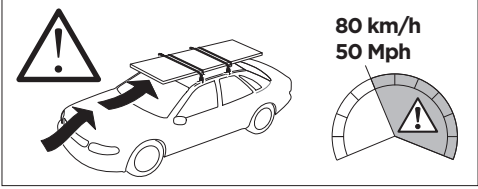

1

Kit 145009

VOLKSWAGEN Golf (Mk. V), 3/5-dr Hatchback, 04-07

VOLKSWAGEN Golf (Mk. VI), 3/5-dr Hatchback, 08-12 / *10-14

*North America

ISO 11154-E

1 KIT

2 FOOT PACK