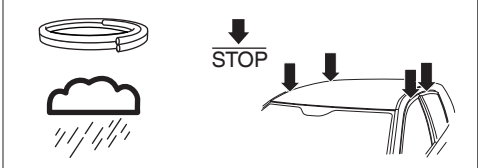

1

Kit 145009

VOLKSWAGEN Golf (Mk. V), 3/5-dr Hatchback, 04-07

VOLKSWAGEN Golf (Mk. VI), 3/5-dr Hatchback, 08-12 / *10-14

*North America

ISO 11154-E

1 KIT

2 FOOT PACK

THULE WingBar Evo	THULE WingBar Edge	THULE WingBar	THULE SquareBar Evo	Evo X (scale)	Edge X (scale)
VOLKSWAGEN Golf (Mk. V), 3/5-dr, 04-07, VOLKSWAGEN Golf (Mk. VI), 3/5-dr, 08-12 / *10-14				42	M

THULE ProBar Evo	THULE SlideBar Evo			X (mm/inch)
VOLKSWAGEN Golf (Mk. V), 3/5-dr, 04-07, VOLKSWAGEN Golf (Mk. VI), 3/5-dr, 08-12 / *10-14				1071 / 42 1/4"

THULE WingBar Evo	THULE WingBar Edge	THULE WingBar	THULE SquareBar Evo	Evo Y (scale)	Edge Y (scale)
VOLKSWAGEN Golf (Mk. V), 3/5-dr, 04-07, VOLKSWAGEN Golf (Mk. VI), 3/5-dr, 08-12 / *10-14				33	M

THULE ProBar Evo	THULE SlideBar Evo			Y (mm/inch)
VOLKSWAGEN Golf (Mk. V), 3/5-dr, 04-07, VOLKSWAGEN Golf (Mk. VI), 3/5-dr, 08-12 / *10-14				981 / 38 5/8"

W (mm/inch)	Z (mm/inch)
715 / 28 1/8"	210 / 8 1/4"