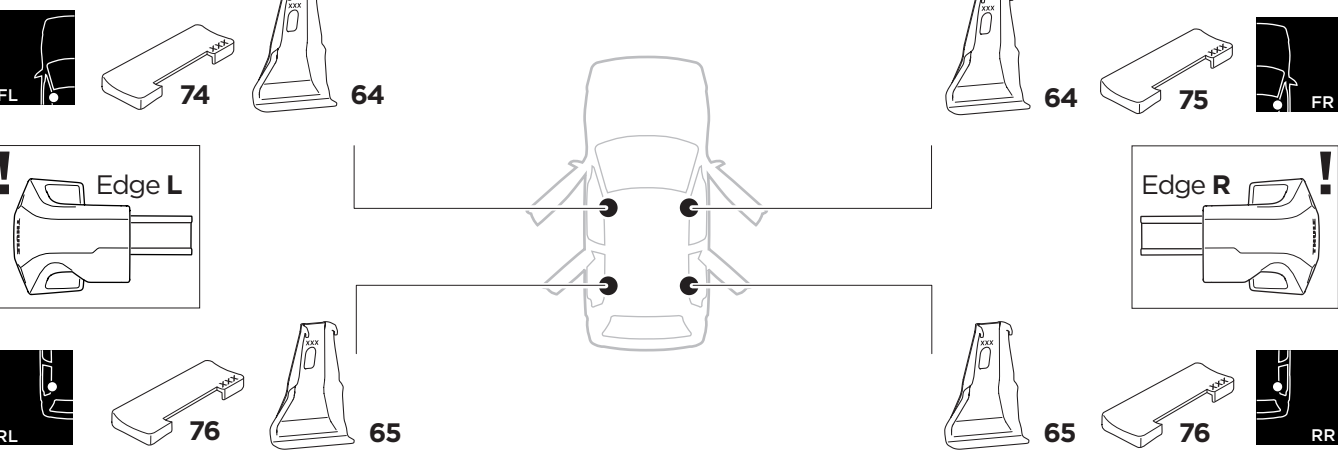

1

Kit 145009

VOLKSWAGEN Golf (Mk. V), 3/5-dr Hatchback, 04-07

VOLKSWAGEN Golf (Mk. VI), 3/5-dr Hatchback, 08-12 / *10-14

*North America

ISO 11154-E

1 KIT

2 FOOT PACK

THULE WingBar Evo	THULE WingBar Edge	THULE WingBar	THULE SquareBar Evo	Evo X (scale)	Edge X (scale)
VOLKSWAGEN Golf (Mk. V), 3/5-dr, 04-07, VOLKSWAGEN Golf (Mk. VI), 3/5-dr, 08-12 / *10-14				42	M

THULE ProBar Evo	THULE SlideBar Evo			X (mm/inch)
VOLKSWAGEN Golf (Mk. V), 3/5-dr, 04-07, VOLKSWAGEN Golf (Mk. VI), 3/5-dr, 08-12 / *10-14				1071 / 42 1/4"

THULE WingBar Evo	THULE WingBar Edge	THULE WingBar	THULE SquareBar Evo	Evo Y (scale)	Edge Y (scale)
VOLKSWAGEN Golf (Mk. V), 3/5-dr, 04-07, VOLKSWAGEN Golf (Mk. VI), 3/5-dr, 08-12 / *10-14				33	M

THULE ProBar Evo	THULE SlideBar Evo			Y (mm/inch)
VOLKSWAGEN Golf (Mk. V), 3/5-dr, 04-07, VOLKSWAGEN Golf (Mk. VI), 3/5-dr, 08-12 / *10-14				981 / 38 5/8"

W (mm/inch)	Z (mm/inch)
715 / 28 1/8"	210 / 8 1/4"