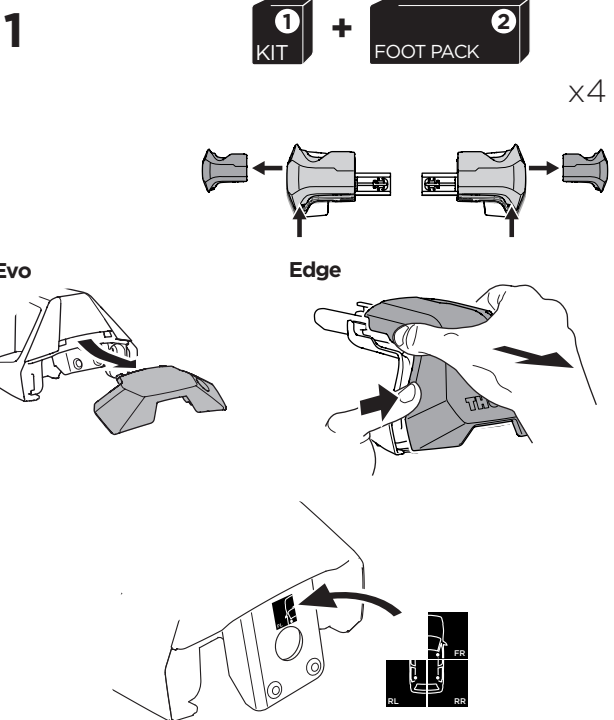

1

Kit 145009

VOLKSWAGEN Golf (Mk. V), 3/5-dr Hatchback, 04-07

VOLKSWAGEN Golf (Mk. VI), 3/5-dr Hatchback, 08-12 / *10-14

*North America

ISO 11154-E

1 KIT

2 FOOT PACK

THULE WingBar Evo	THULE WingBar Edge	THULE WingBar	THULE SquareBar Evo	Evo X (scale)	Edge X (scale)
VOLKSWAGEN Golf (Mk. V), 3/5-dr, 04-07, VOLKSWAGEN Golf (Mk. VI), 3/5-dr, 08-12 / *10-14				42	M

THULE ProBar Evo	THULE SlideBar Evo			X (mm/inch)
VOLKSWAGEN Golf (Mk. V), 3/5-dr, 04-07, VOLKSWAGEN Golf (Mk. VI), 3/5-dr, 08-12 / *10-14				1071 / 42 1/4"

THULE WingBar Evo	THULE WingBar Edge	THULE WingBar	THULE SquareBar Evo	Evo Y (scale)	Edge Y (scale)
VOLKSWAGEN Golf (Mk. V), 3/5-dr, 04-07, VOLKSWAGEN Golf (Mk. VI), 3/5-dr, 08-12 / *10-14				33	M

THULE ProBar Evo	THULE SlideBar Evo			Y (mm/inch)
VOLKSWAGEN Golf (Mk. V), 3/5-dr, 04-07, VOLKSWAGEN Golf (Mk. VI), 3/5-dr, 08-12 / *10-14				981 / 38 5/8"

W (mm/inch)	Z (mm/inch)
715 / 28 1/8"	210 / 8 1/4"