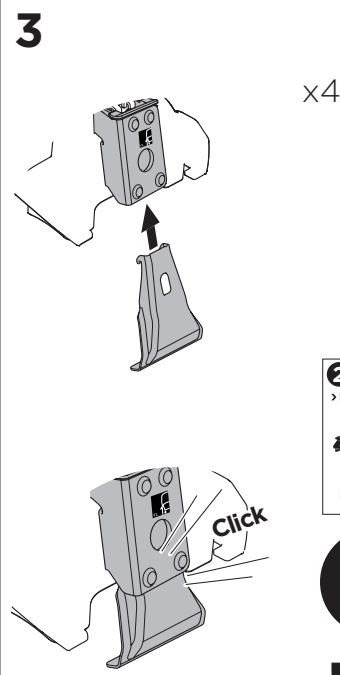

THULE WingBar Evo	THULE WingBar Edge	THULE WingBar	THULE SquareBar Evo	Evo X (scale)	Edge X (scale)
VOLKSWAGEN Golf (Mk. V), 3/5-dr, 04-07, VOLKSWAGEN Golf (Mk. VI), 3/5-dr, 08-12 / *10-14				42	M

THULE ProBar Evo	THULE SlideBar Evo			X (mm/inch)
VOLKSWAGEN Golf (Mk. V), 3/5-dr, 04-07, VOLKSWAGEN Golf (Mk. VI), 3/5-dr, 08-12 / *10-14				1071 / 42 1/4"

W (mm/inch)	Z (mm/inch)
715 / 28 1/8"	210 / 8 1/4"