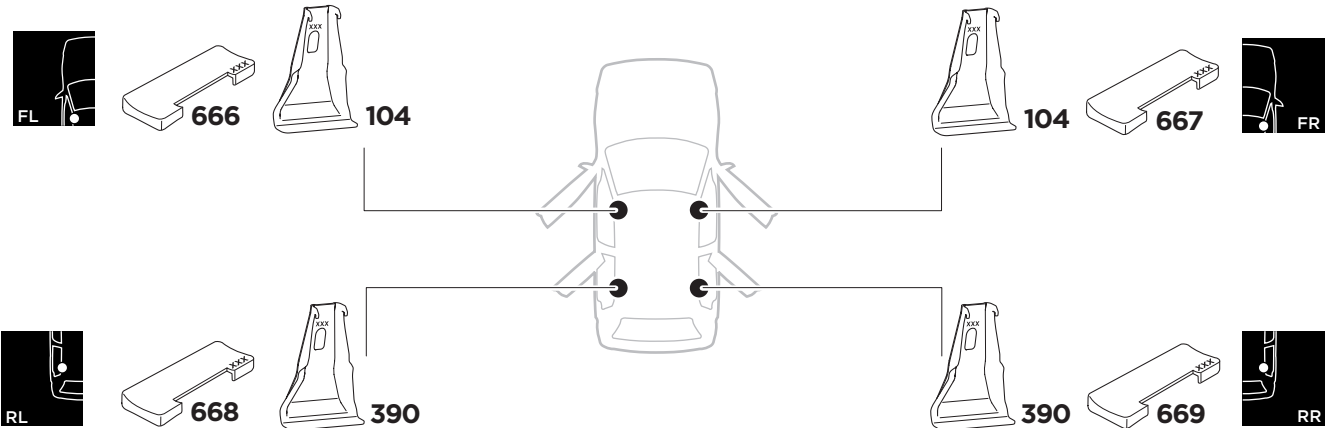

1

Kit 5209

TOYOTA Corolla Sport, 5-dr Hatchback, 19-

ISO 11154-E

THULE WingBar Evo	THULE WingBar Edge	THULE WingBar	THULE SquareBar	Evo X (scale)	Edge X (scale)
TOYOTA Corolla Sport, 5-dr Hatchback, 19-				33,5	L
THULE ProBar	THULE SlideBar				X (mm/inch)
TOYOTA Corolla Sport, 5-dr Hatchback, 19-				986 mm / 38 7/8"	

THULE WingBar Evo	THULE WingBar Edge	THULE WingBar	THULE SquareBar	Evo Y (scale)	Edge Y (scale)
TOYOTA Corolla Sport, 5-dr Hatchback, 19-				30,5	R
THULE ProBar	THULE SlideBar				Y (mm/inch)
TOYOTA Corolla Sport, 5-dr Hatchback, 19-				956 mm / 37 5/8"	

	W (mm/inch)	Z (mm/inch)
TOYOTA Corolla Sport, 5-dr Hatchback, 19-	723 mm / 28 1/2"	245 mm / 9 5/8"