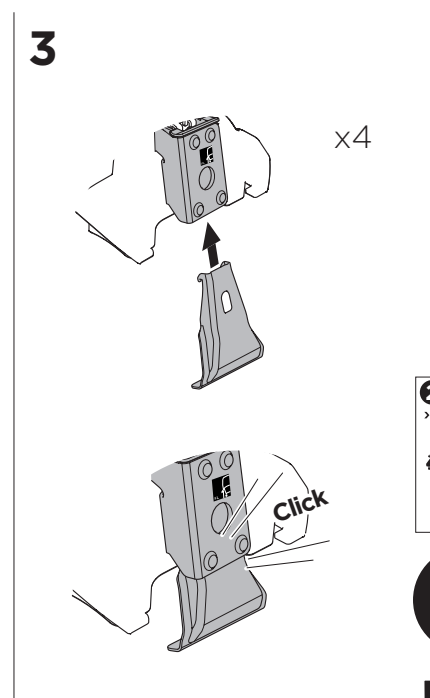

1

Kit 5209

TOYOTA Corolla Sport, 5-dr Hatchback, 19-

ISO 11154-E

THULE WingBar Evo	THULE WingBar Edge	THULE WingBar	THULE SquareBar	Evo X (scale)	Edge X (scale)
TOYOTA Corolla Sport, 5-dr Hatchback, 19-				33,5	L
THULE ProBar	THULE SlideBar				X (mm/inch)
TOYOTA Corolla Sport, 5-dr Hatchback, 19-				986 mm / 38 7/8"	

THULE WingBar Evo	THULE WingBar Edge	THULE WingBar	THULE SquareBar	Evo Y (scale)	Edge Y (scale)
TOYOTA Corolla Sport, 5-dr Hatchback, 19-				30,5	R
THULE ProBar	THULE SlideBar				Y (mm/inch)
TOYOTA Corolla Sport, 5-dr Hatchback, 19-				956 mm / 37 5/8"	

	W (mm/inch)	Z (mm/inch)
TOYOTA Corolla Sport, 5-dr Hatchback, 19-	723 mm / 28 1/2"	245 mm / 9 5/8"