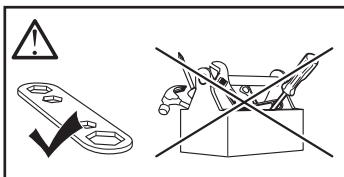

# > Instructions

**BMW 3-Series (G20), 4-dr Sedan, 19-**

This kit is only for vehicles with fixpoint mounting.

ISO 11154-E

183174

C.20190617  
509-3174-01

Bring your life  
thule.com

1