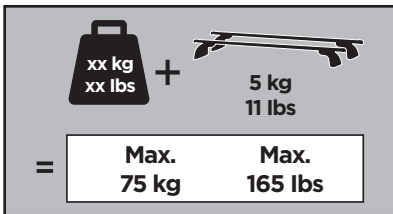

# > Instructions

**BMW 3-Series (G20), 4-dr Sedan, 19-**

This kit is only for vehicles with fixpoint mounting.

ISO 11154-E

183174

C.20190617  
509-3174-01

Bring your life  
thule.com

1