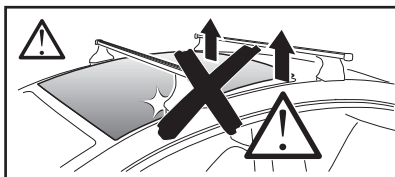

# > Instructions

**BMW 3-Series (G20), 4-dr Sedan, 19-**

This kit is only for vehicles with fixpoint mounting.

ISO 11154-E

183174

C.20190617  
509-3174-01

Bring your life  
thule.com

1