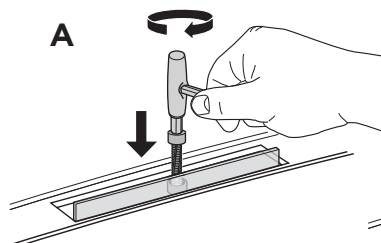

2 A

B

EN Only a few turns
DE Nur wenige Umdrehungen
FR Quelques tours uniquement
NL Slechts enkele slagen
IT Solo qualche giro
ES Sólo algunas vueltas
PT Apenas algumas voltas
SV Endast några varv
DK Kun nogle få omgange
NO Bare noen få omdreinger
FI Vain muutama kierros

ET Ainult mõni pööre
LV Tikai daži apgriezieni
LT Tik keli pasukimai
PL Wystarczy kilka obrotów
RU Только несколько оборотов
UK Лише декілька обертів
BG Само няколко завъртания
CS Pouze několik otáček
SK Len niekoľko otáčok
SL Le nekaj obratov
HR/BIH Samo nekoliko okreta

RO Doar câteva rotiri
HU Csak néhány fordítás
EL Μόνο λίγες περιστροφές
TR Yalnızca birkaç tur

بعض دورات فقط **AR**
רק מספר סיבובים **HE**

ZH 仅几圈
JA 2 ~ 3 回転のみ
KO 몇 번만 돌리면 됨
TH เพียงสองสามรอบ

3

A

B