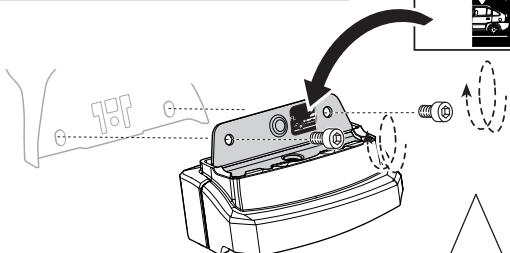

2 A

B

EN Only a few turns
DE Nur wenige Umdrehungen
FR Quelques tours uniquement
NL Slechts enkele slagen
IT Solo qualche giro
ES Sólo algunas vueltas
PT Apenas algumas voltas
SV Endast några varv
DK Kun nogle få omgange
NO Bare noen få omdreinger
FI Vain muutama kierros

ET Ainult mõni pööre
LV Tikai daži apgriezieni
LT Tik keli pasukimai
PL Wystarczy kilka obrotów
RU Только несколько оборотов
UK Лише декілька обертів
BG Само няколко завъртания
CS Pouze několik otáček
SK Len niekoľko otáčok
SL Le nekaj obratov
HR/BIH Samo nekoliko okreta

RO Doar câteva rotiri
HU Csak néhány fordítás
EL Μόνο λίγες περιστροφές
TR Yalnızca birkaç tur

بعض دورات فقط **AR**
רק מספר סיבובים **HE**

ZH 仅几圈
JA 2 ~ 3 回転のみ
KO 몇 번만 돌리면 됨
TH เพียงสองสามรอบ

3

A

B