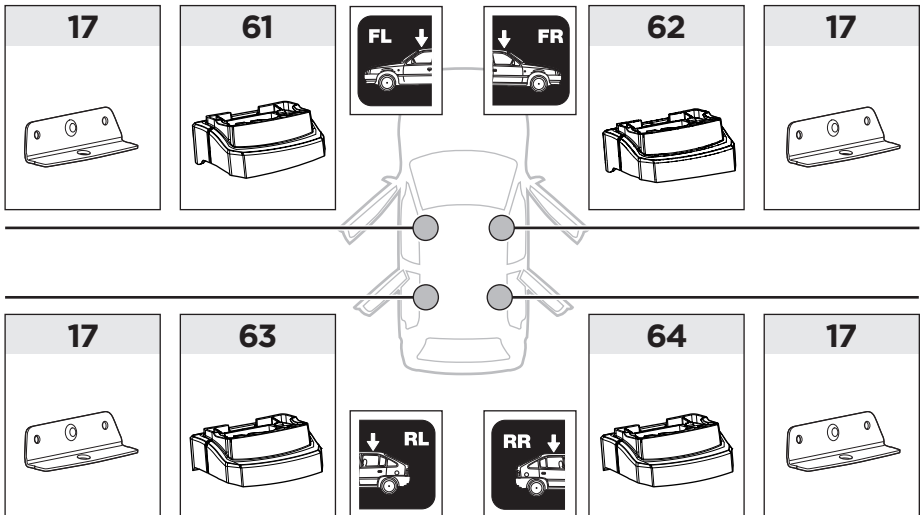

# > Instructions

**BMW 3-Series (G20), 4-dr Sedan, 19-**

This kit is only for vehicles with fixpoint mounting.

ISO 11154-E

183174

C.20190617  
509-3174-01

Bring your life  
thule.com

1