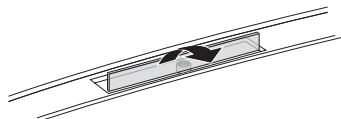

EN Only a few turns
DE Nur wenige Umdrehungen
FR Quelques tours uniquement
NL Slechts enkele slagen
IT Solo qualche giro
ES Sólo algunas vueltas
PT Apenas algumas voltas
SV Endast några varv
DK Kun nogle få omgange
NO Bare noen få omdreinger
FI Vain muutama kierros

ET Ainult mõni pööre
LV Tikai daži apgriezieni
LT Tik keli pasukimai
PL Wystarczy kilka obrotów
RU Только несколько оборотов
UK Лише декілька обертів
BG Само няколко завъртания
CS Pouze několik otáček
SK Len niekoľko otáčok
SL Le nekaj obratov
HR/BIH Samo nekoliko okreta

RO Doar câteva rotiri
HU Csak néhány fordítás
EL Μόνο λίγες περιστροφές
TR Yalnızca birkaç tur

بعض دورات فقط **AR**
רק מספר סיבובים **HE**

ZH 仅几圈
JA 2 ~ 3 回転のみ
KO 몇 번만 돌리면 됨
TH เพียงสองสามรอบ

3