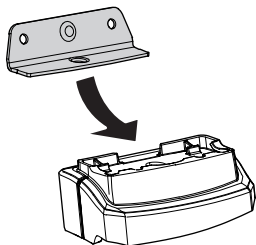

2 A

B

EN Only a few turns
DE Nur wenige Umdrehungen
FR Quelques tours uniquement
NL Slechts enkele slagen
IT Solo qualche giro
ES Sólo algunas vueltas
PT Apenas algumas voltas
SV Endast några varv
DK Kun nogle få omgange
NO Bare noen få omdreinger
FI Vain muutama kierros

ET Ainult mõni pööre
LV Tikai daži apgriezieni
LT Tik keli pasukimai
PL Wystarczy kilka obrotów
RU Только несколько оборотов
UK Лише декілька обертів
BG Само няколко завъртания
CS Pouze několik otáček
SK Len niekoľko otáčok
SL Le nekaj obratov
HR/BIH Samo nekoliko okreta

RO Doar câteva rotiri
HU Csak néhány fordítás
EL Μόνο λίγες περιστροφές
TR Yalnızca birkaç tur

بعض دورات فقط **AR**
רק מספר סיבובים **HE**

ZH 仅几圈
JA 2 ~ 3 回転のみ
KO 몇 번만 돌리면 됨
TH เพียงสองสามรอบ

3

A

B