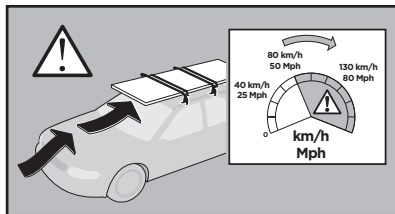

# > Instructions

**BMW 3-Series (G20), 4-dr Sedan, 19-**

This kit is only for vehicles with fixpoint mounting.

ISO 11154-E

183174

C.20190617  
509-3174-01

Bring your life  
thule.com

1