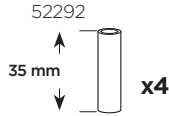

# > Instructions

**BMW 3-Series (G20), 4-dr Sedan, 19-**

This kit is only for vehicles with fixpoint mounting.

ISO 11154-E

183174

C.20190617  
509-3174-01

Bring your life  
thule.com

1